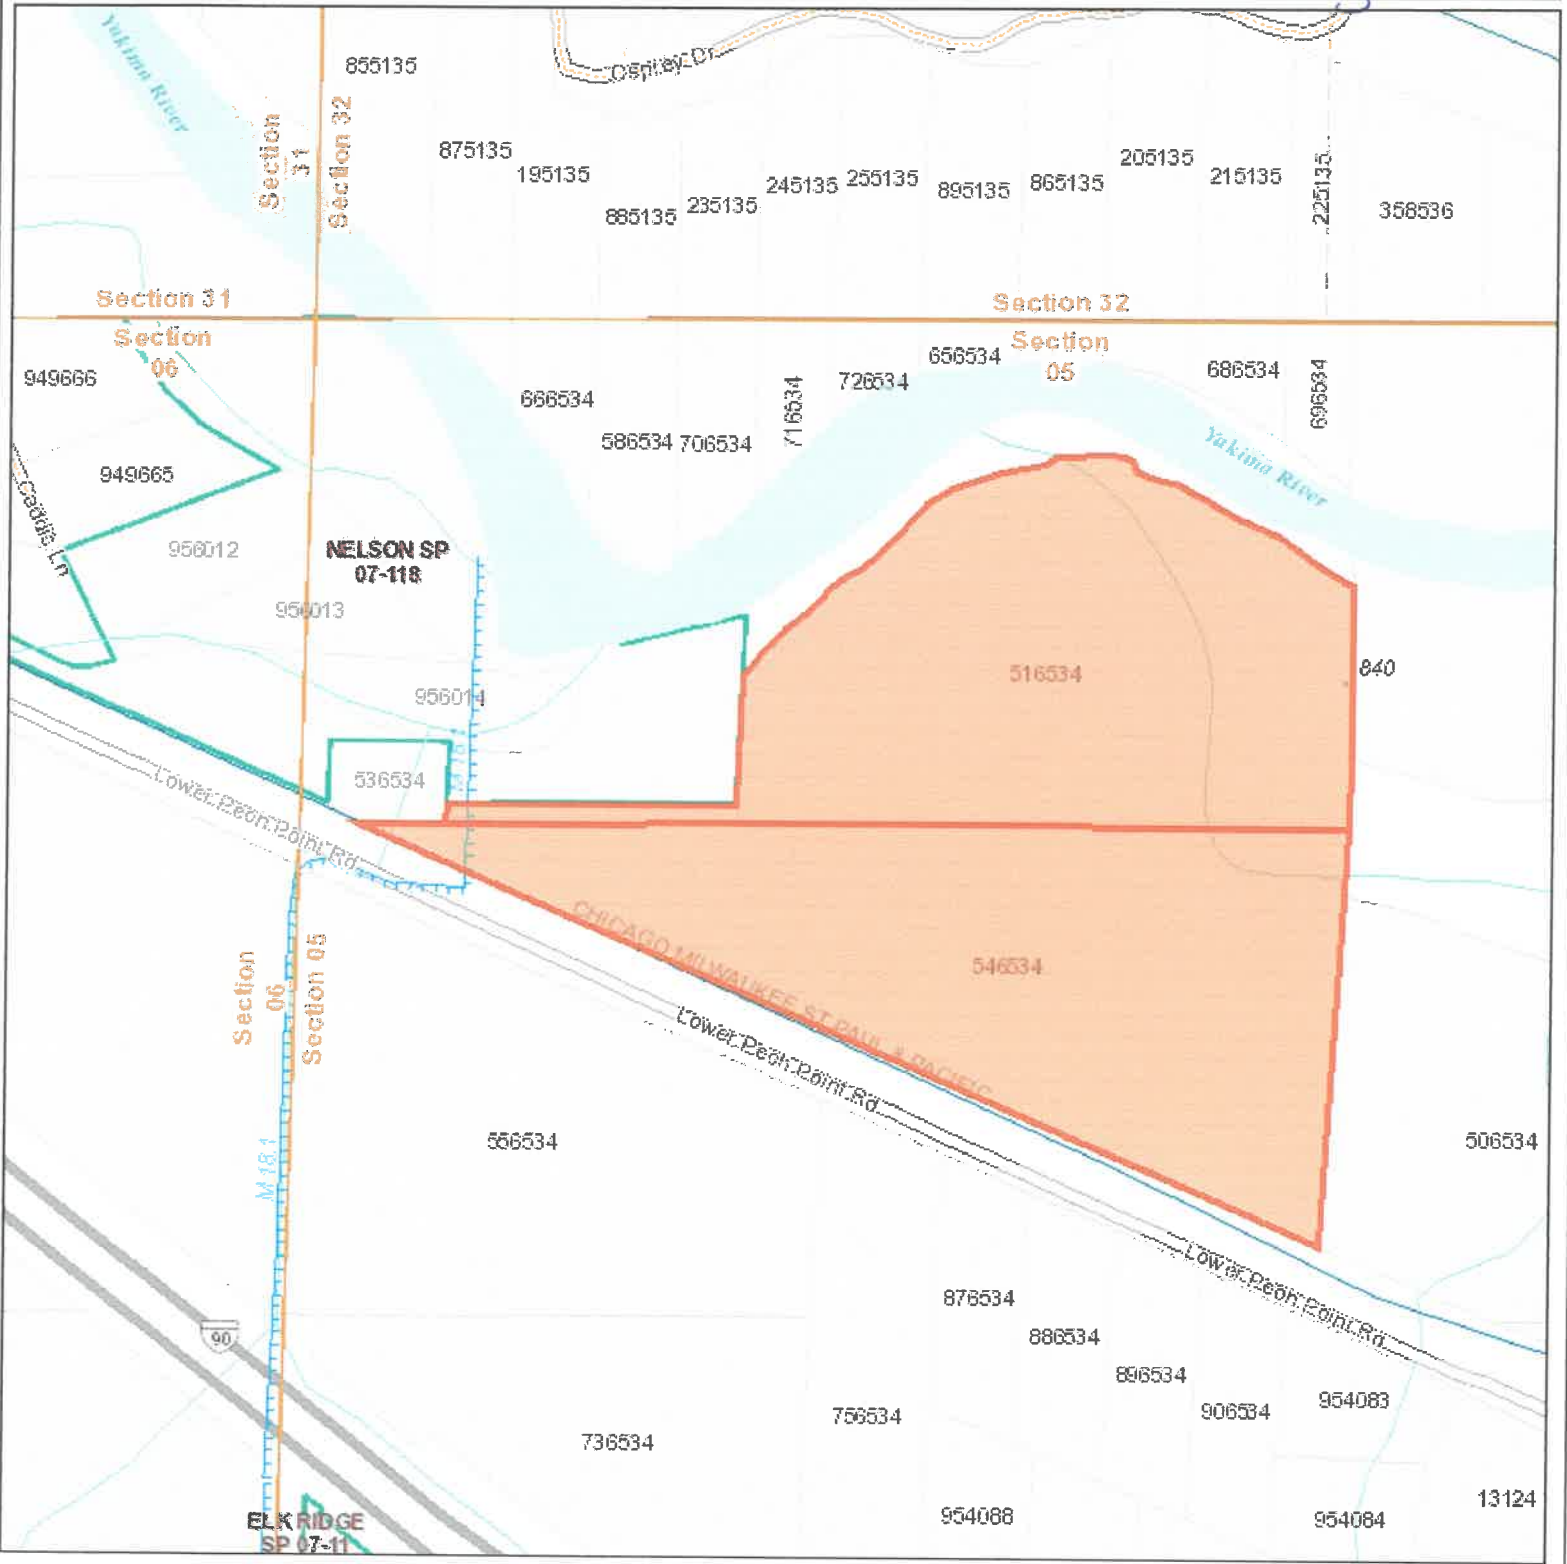

# Kittitas County COMPAS Map

Existing

Date: 11/19/2019

1 inch = 752 feet  
Relative Scale 1:9,028

**Disclaimer:**  
Kittitas County makes every effort to produce and publish the most current and accurate information possible. No warranties, expressed or implied, are provided for the data, its use, or its interpretation. Kittitas County does not guarantee the accuracy of the material contained herein and is not responsible for any use, misuse or representations by others regarding this information or its derivatives.